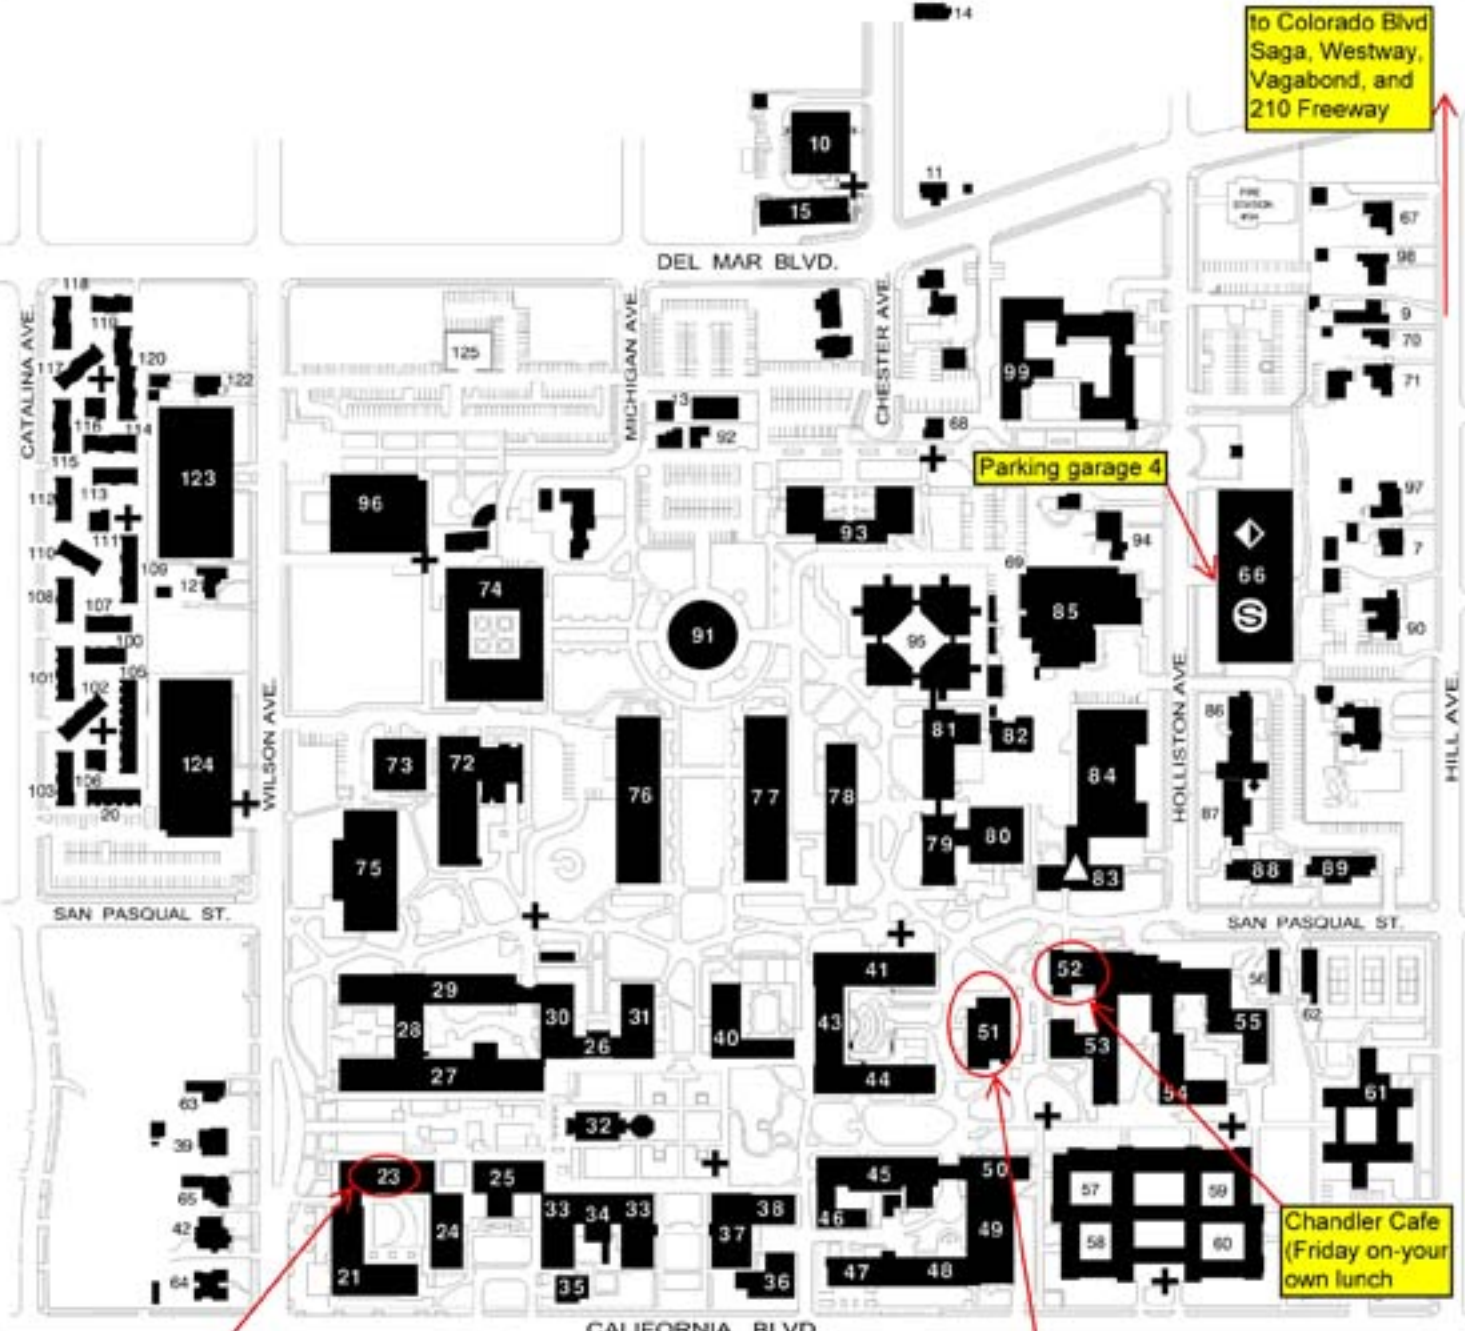

to Colorado Blvd
Saga, Westway,
Vagabond, and
210 Freeway

Chandler Cafe
(Friday on-your
own lunch)

Geology Library
201 North Mudd

Winnett Student Center
Lounge, 2nd Floor

to Huntington Library
(turn left on Lombardy Road,
then right on Allen Avenue)

California Institute of Technology

- △ Emergency Operating Center
- ▶ First Aid
- ★ Shelter Site
- + Emergency Telephone
- S Security Station